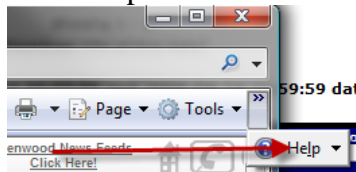

Checking your version of Internet Explorer

To check your version on Internet Explorer, while you are in Internet Explorer, click on HELP along Menu bar at top of window.

Then Click on About Internet Explorer

On newer versions of internet explorer click on arrows.

Then Help.

Then About Internet Explorer.

When the About Internet Explorer comes up, it should tell you what version you are using: