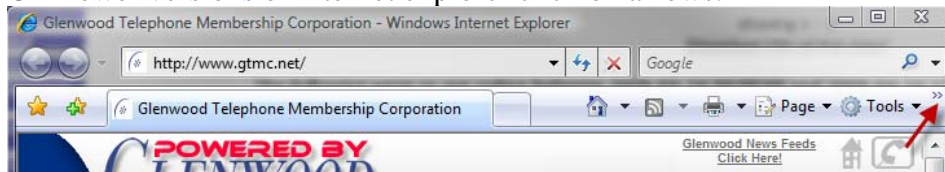

On newer versions of internet explorer click on arrows.